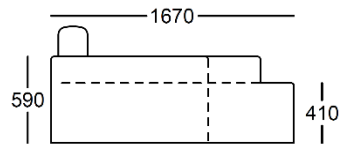

# ARGO

Max sleeping place :

2690x1600

Corner group Left

Art 103.01

Corner group Right

Art. 103.02