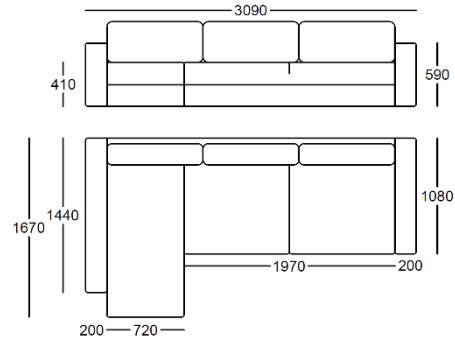

# ARGO

Max sleeping place :

2690x1600

Corner group Left

Art 103.01

Corner group Right

Art. 103.02