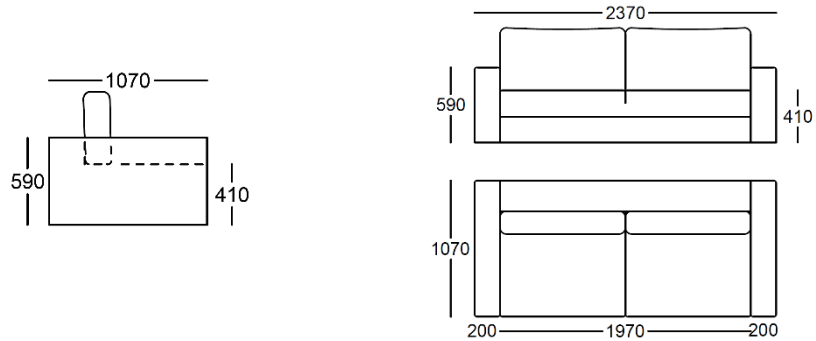

ASTORIJA

Max sleeping place :

1970x1630

Art. 104.01