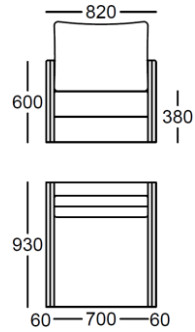

FLAMINGO

Art. 110.01

Max sleeping place :

700x1950

Art. 110.02

Max sleeping place :

1000x1950

Art. 110.03

Max sleeping place :

1970x1630