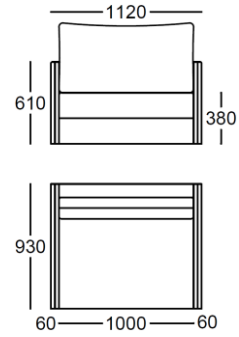

FLAMINGO

Art. 110.01

Max sleeping place :

700x1950

Art. 110.02

Max sleeping place :

1000x1950

Art. 110.03

Max sleeping place :

1970x1630