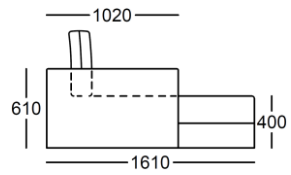

FLORIDA

Max sleeping place :

1600x2100

Corner group Left

Art. 111.01

Corner group Right

Art. 111.02