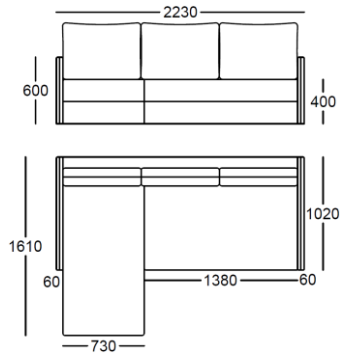

FLORIDA

Max sleeping place :

1600x2100

Corner group Left

Art. 111.01

Corner group Right

Art. 111.02