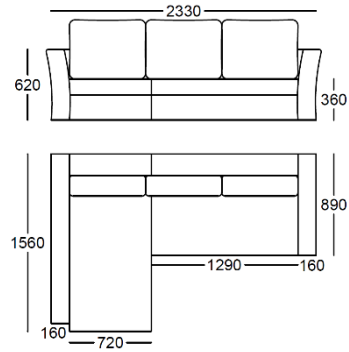

GRAFFITI

Max sleeping place :

2000x1370

Corner group Left

Art. 119.01

Corner group Right

Art. 119.02