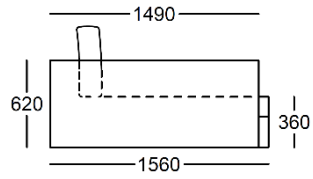

GRAFFITI

Max sleeping place :

2000x1370

Corner group Left

Art. 119.01

Corner group Right

Art. 119.02