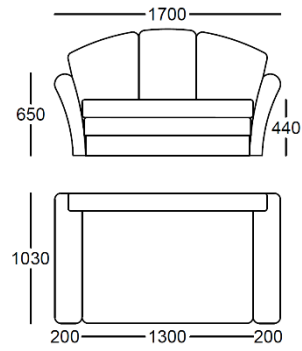

# MILAN

Art. 118.01

Max sleeping place :

1300x1920

Art. 118.02

Max sleeping place :

1500x1920