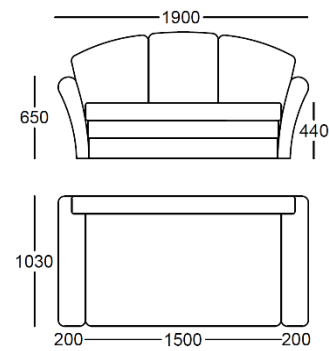

# MILAN

Art. 118.01

Max sleeping place :

1300x1920

Art. 118.02

Max sleeping place :

1500x1920