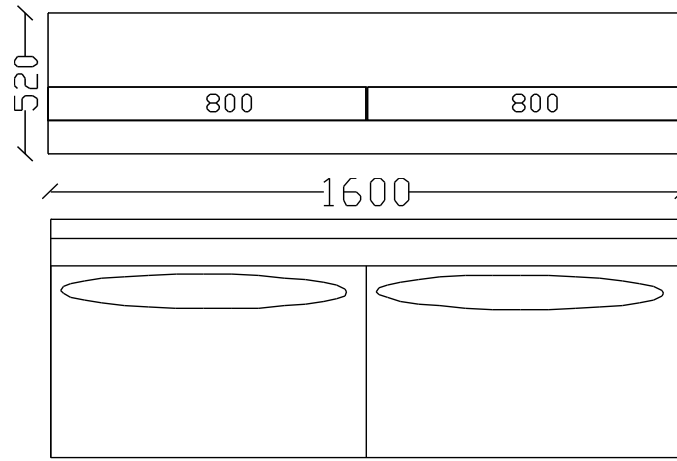

2,5 SEATER NO ARMS

2,5 seater no arms
art. no. 77.08