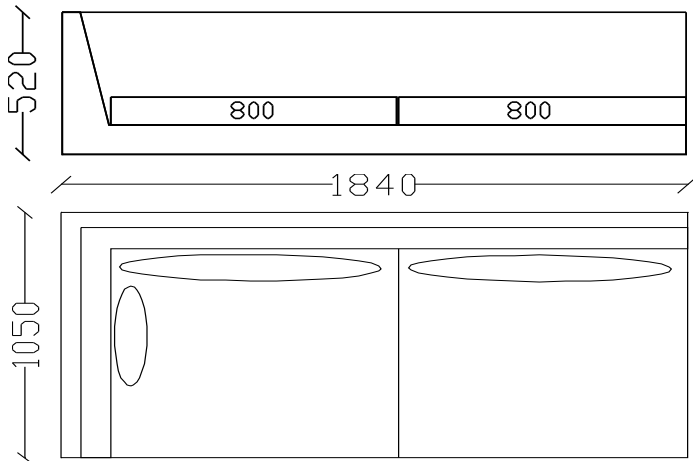

2,5 SEATER ONE ARM

2,5 seater one arm
art. no. 77.07 LEFT art. no. 77.17 RIGHT