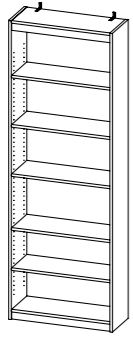

classic soft  
by tvilum

accommodating  
**DESIGN**

1. 65018 2 Wide shelves - 2. 65017 2 Narrow shelves - 3. 2 Doors and 1 shelf - 4. 65019 1 Door and 1 shelf - 5. 1 Glass door - 6. Outside bookcase corner - 7. 65016 Inside bookcase corner - 8. 65014 Bookcase - 9. 65013 Bookcase - 10. 65012 Bookcase

## BOOKCASES, UNITS AND CD TOWER

**65012 Bookcase**  
74.8 x 30.6 x 213.9 cm  
29.4 x 12 x 84.2"  
Colour: 18

**65013 Bookcase**  
49.8 x 30.6 x 213.9 cm  
19.6 x 12 x 84.2"  
Colour: 18

**65014 Bookcase**  
20 x 17 x 213.9 cm  
7.9 x 6.7 x 84.2"  
Colour: 18

**65015 Outside bookcase corner**  
for 65012, 65013, 65016  
30.6 x 30.6 x 213.9 cm  
12 x 12 x 84.2"  
Colour: 18

**65016 Inside bookcase corner**  
for 65012, 65013  
60.3 x 60.3 x 213.9 cm  
23.7 x 23.7 x 84.2"  
Colour: 18

## DOORS AND SHELVES

**65019 1 Door and 1 shelf**  
til 65013  
45.6 x 29.7 x 56 cm  
18 x 11.7 x 22.1"  
Colour: 18

**65022 2 Doors and 1 shelf**  
for 65012  
71 x 29.3 x 56 cm  
28 x 11.5 x 22.1"  
Colour: 18