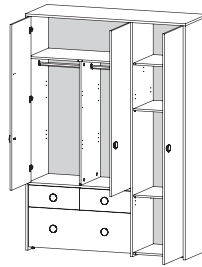

Combee

Eliza

Miksto mēbeļu ražošana

www.eliza-k.lv

 Eliza Upholstery Manufacture / Miksto mēbeļu ražošana

**82250 Wardrobe**

91 x 48.2 x 190 cm
35.8 x 19 x 74.8"
Colour: 49

**82251 Wardrobe**

135.6 x 48.2 x 190 cm
53.4 x 19 x 74.8"
Colour: 49

**82244 Chest**

77.6 x 48.2 x 104.8 cm
30.6 x 19 x 41.3"
Colour: 49

**82261 Bookcase**

105.3 x 33.2 x 43.3 cm
41.5 x 13.1 x 17"
Colour: 49

**82263 Bookcase**

105.3 x 33.2 x 111.7 cm
41.5 x 13.1 x 44"
Colour: 49

BEDS AND ACCESSORIES - EU

**82220 Bed (EU)**

95.8 x 205.4 x 65 cm
80.9 x 37.7 x 25.6"
inside measurements:
91 x 201 cm / 35.8 x 79.1"
Colour: 49

**82221 Half-high bed**

95.8 x 205.4 x 99.6 cm
80.9 x 37.7 x 39.1"
inside measurements:
91 x 201 cm / 35.8 x 79.1"
Colour: 49

**82227 Pull-out bed**

100.3 x 205.8 x 83.2 cm
39.5 x 81 x 32.8"
Colour: 49

COLOURS

49 White ct Textile grey cz Rustic pp Textile apple green qq Textile pink rr Textile blue ss Textile purple tt Textile black