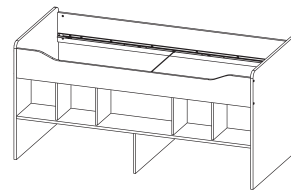

Combee

Eliza

Miksto mēbeļu ražošana

www.eliza-k.lv

 Eliza Upholstery Manufacture / Miksto mēbeļu ražošana

**82250 Wardrobe**

91 x 48.2 x 190 cm
35.8 x 19 x 74.8"
Colour: 49

**82251 Wardrobe**

135.6 x 48.2 x 190 cm
53.4 x 19 x 74.8"
Colour: 49

**82244 Chest**

77.6 x 48.2 x 104.8 cm
30.6 x 19 x 41.3"
Colour: 49

**82261 Bookcase**

105.3 x 33.2 x 43.3 cm
41.5 x 13.1 x 17"
Colour: 49

**82263 Bookcase**

105.3 x 33.2 x 111.7 cm
41.5 x 13.1 x 44"
Colour: 49

BEDS AND ACCESSORIES - EU

**82220 Bed (EU)**

95.8 x 205.4 x 65 cm
80.9 x 37.7 x 25.6"
inside measurements:
91 x 201 cm / 35.8 x 79.1"
Colour: 49

**82221 Half-high bed**

95.8 x 205.4 x 99.6 cm
80.9 x 37.7 x 39.1"
inside measurements:
91 x 201 cm / 35.8 x 79.1"
Colour: 49

**82227 Pull-out bed**

100.3 x 205.8 x 83.2 cm
39.5 x 81 x 32.8"
Colour: 49

COLOURS

49 White ct Textile grey cz Rustic pp Textile apple green qq Textile pink rr Textile blue ss Textile purple tt Textile black