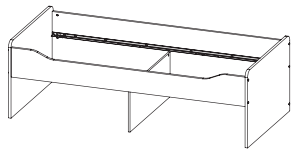

Combee

Eliza

Miksto mēbeļu ražošana

www.eliza-k.lv

 Eliza Upholstery Manufacture / Miksto mēbeļu ražošana

**82250 Wardrobe**

91 x 48.2 x 190 cm
35.8 x 19 x 74.8"
Colour: 49

**82251 Wardrobe**

135.6 x 48.2 x 190 cm
53.4 x 19 x 74.8"
Colour: 49

**82244 Chest**

77.6 x 48.2 x 104.8 cm
30.6 x 19 x 41.3"
Colour: 49

**82261 Bookcase**

105.3 x 33.2 x 43.3 cm
41.5 x 13.1 x 17"
Colour: 49

**82263 Bookcase**

105.3 x 33.2 x 111.7 cm
41.5 x 13.1 x 44"
Colour: 49

BEDS AND ACCESSORIES - EU

**82220 Bed (EU)**

95.8 x 205.4 x 65 cm
80.9 x 37.7 x 25.6"
inside measurements:
91 x 201 cm / 35.8 x 79.1"
Colour: 49

**82221 Half-high bed**

95.8 x 205.4 x 99.6 cm
80.9 x 37.7 x 39.1"
inside measurements:
91 x 201 cm / 35.8 x 79.1"
Colour: 49

**82227 Pull-out bed**

100.3 x 205.8 x 83.2 cm
39.5 x 81 x 32.8"
Colour: 49

COLOURS

49 White ct Textile grey cz Rustic pp Textile apple green qq Textile pink rr Textile blue ss Textile purple tt Textile black