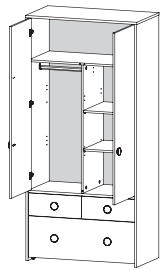

Combee

Eliza

Miksto mēbeļu ražošana

www.eliza-k.lv

 Eliza Upholstery Manufacture / Miksto mēbeļu ražošana

**82250 Wardrobe**

91 x 48.2 x 190 cm
35.8 x 19 x 74.8"
Colour: 49

**82251 Wardrobe**

135.6 x 48.2 x 190 cm
53.4 x 19 x 74.8"
Colour: 49

**82244 Chest**

77.6 x 48.2 x 104.8 cm
30.6 x 19 x 41.3"
Colour: 49

**82261 Bookcase**

105.3 x 33.2 x 43.3 cm
41.5 x 13.1 x 17"
Colour: 49

**82263 Bookcase**

105.3 x 33.2 x 111.7 cm
41.5 x 13.1 x 44"
Colour: 49

BEDS AND ACCESSORIES - EU

**82220 Bed (EU)**

95.8 x 205.4 x 65 cm
80.9 x 37.7 x 25.6"
inside measurements:
91 x 201 cm / 35.8 x 79.1"
Colour: 49

**82221 Half-high bed**

95.8 x 205.4 x 99.6 cm
80.9 x 37.7 x 39.1"
inside measurements:
91 x 201 cm / 35.8 x 79.1"
Colour: 49

**82227 Pull-out bed**

100.3 x 205.8 x 83.2 cm
39.5 x 81 x 32.8"
Colour: 49

COLOURS

49 White ct Textile grey cz Rustic pp Textile apple green qq Textile pink rr Textile blue ss Textile purple tt Textile black