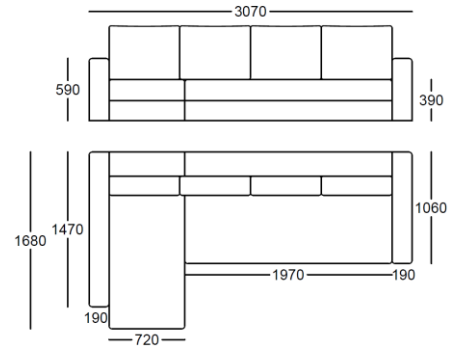

DORA

Max sleeping place :

2700x1700

Corner group Left

Art. 107.01

Corner group Right

Art. 107.02