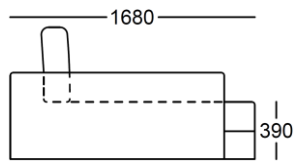

DORA

Max sleeping place :

2700x1700

Corner group Left

Art. 107.01

Corner group Right

Art. 107.02