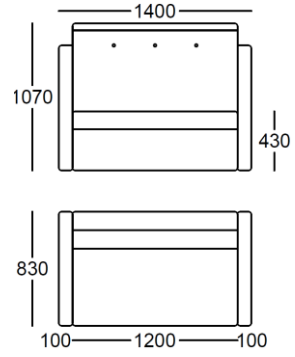

FAVORITS

Max sleeping place :

2000x1200

Art. 109.01