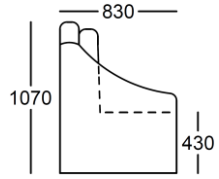

FAVORITS

Max sleeping place :

2000x1200

Art. 109.01