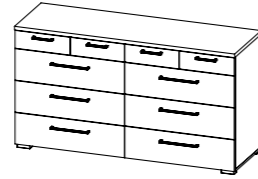

78.6 x 49.8 x 85.3 cm

30.9 x 19.6 x 33.6"

Colours: 49 - 61

70223 Double dresser

155.6 x 49.8 x 85.3 cm

61.3 x 19.6 x 33.6"

Colours: 49 - 61

70224 Chest

- Does not fade
- No harmful emissions
- better indoor climate

Material

A: Foil

Elements

- Nightstand
- Chests
- Double dresser

Technical specifications

Cabinet:

- 15 mm boards
- 25 mm top plate
- Depth: 49 cm/40 on nightstand
- 0.8 mm edge band on top plate
- 0.4 mm edge band on cabinet