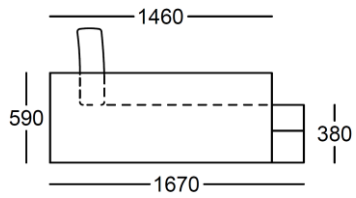

LION NT

Max sleeping place :

2100x1800

Corner group Left

Art. 114.01

Corner group Right

Art. 114.02