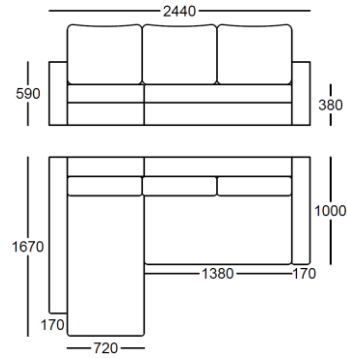

LION NT

Max sleeping place :

2100x1800

Corner group Left

Art. 114.01

Corner group Right

Art. 114.02