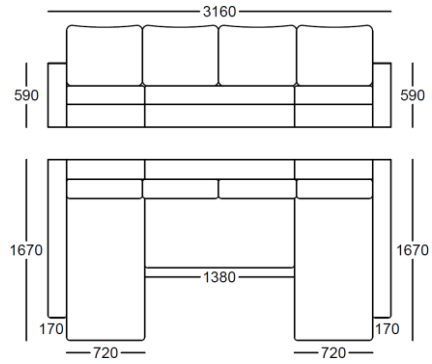

LION NT

Max sleeping place :

2800x1800

Art. 115.01