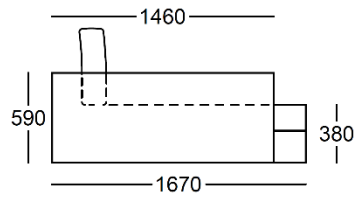

LION NT

Max sleeping place :

2800x1800

Art. 115.01