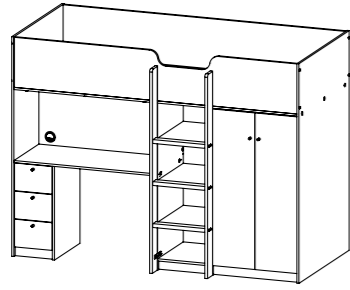

# multi- FUNCTIONALITY

The multifunctional Bunk bed contains both desk and wardrobe as well as bed and storage.

Colour 49/cj

82090 Bunk bed

82090 Bunk bed

### 82090 Bunk bed

203 x 103.8 x 150 cm

79.9 x 40.9 x 59"

Colour: 49/cj - 49/cn