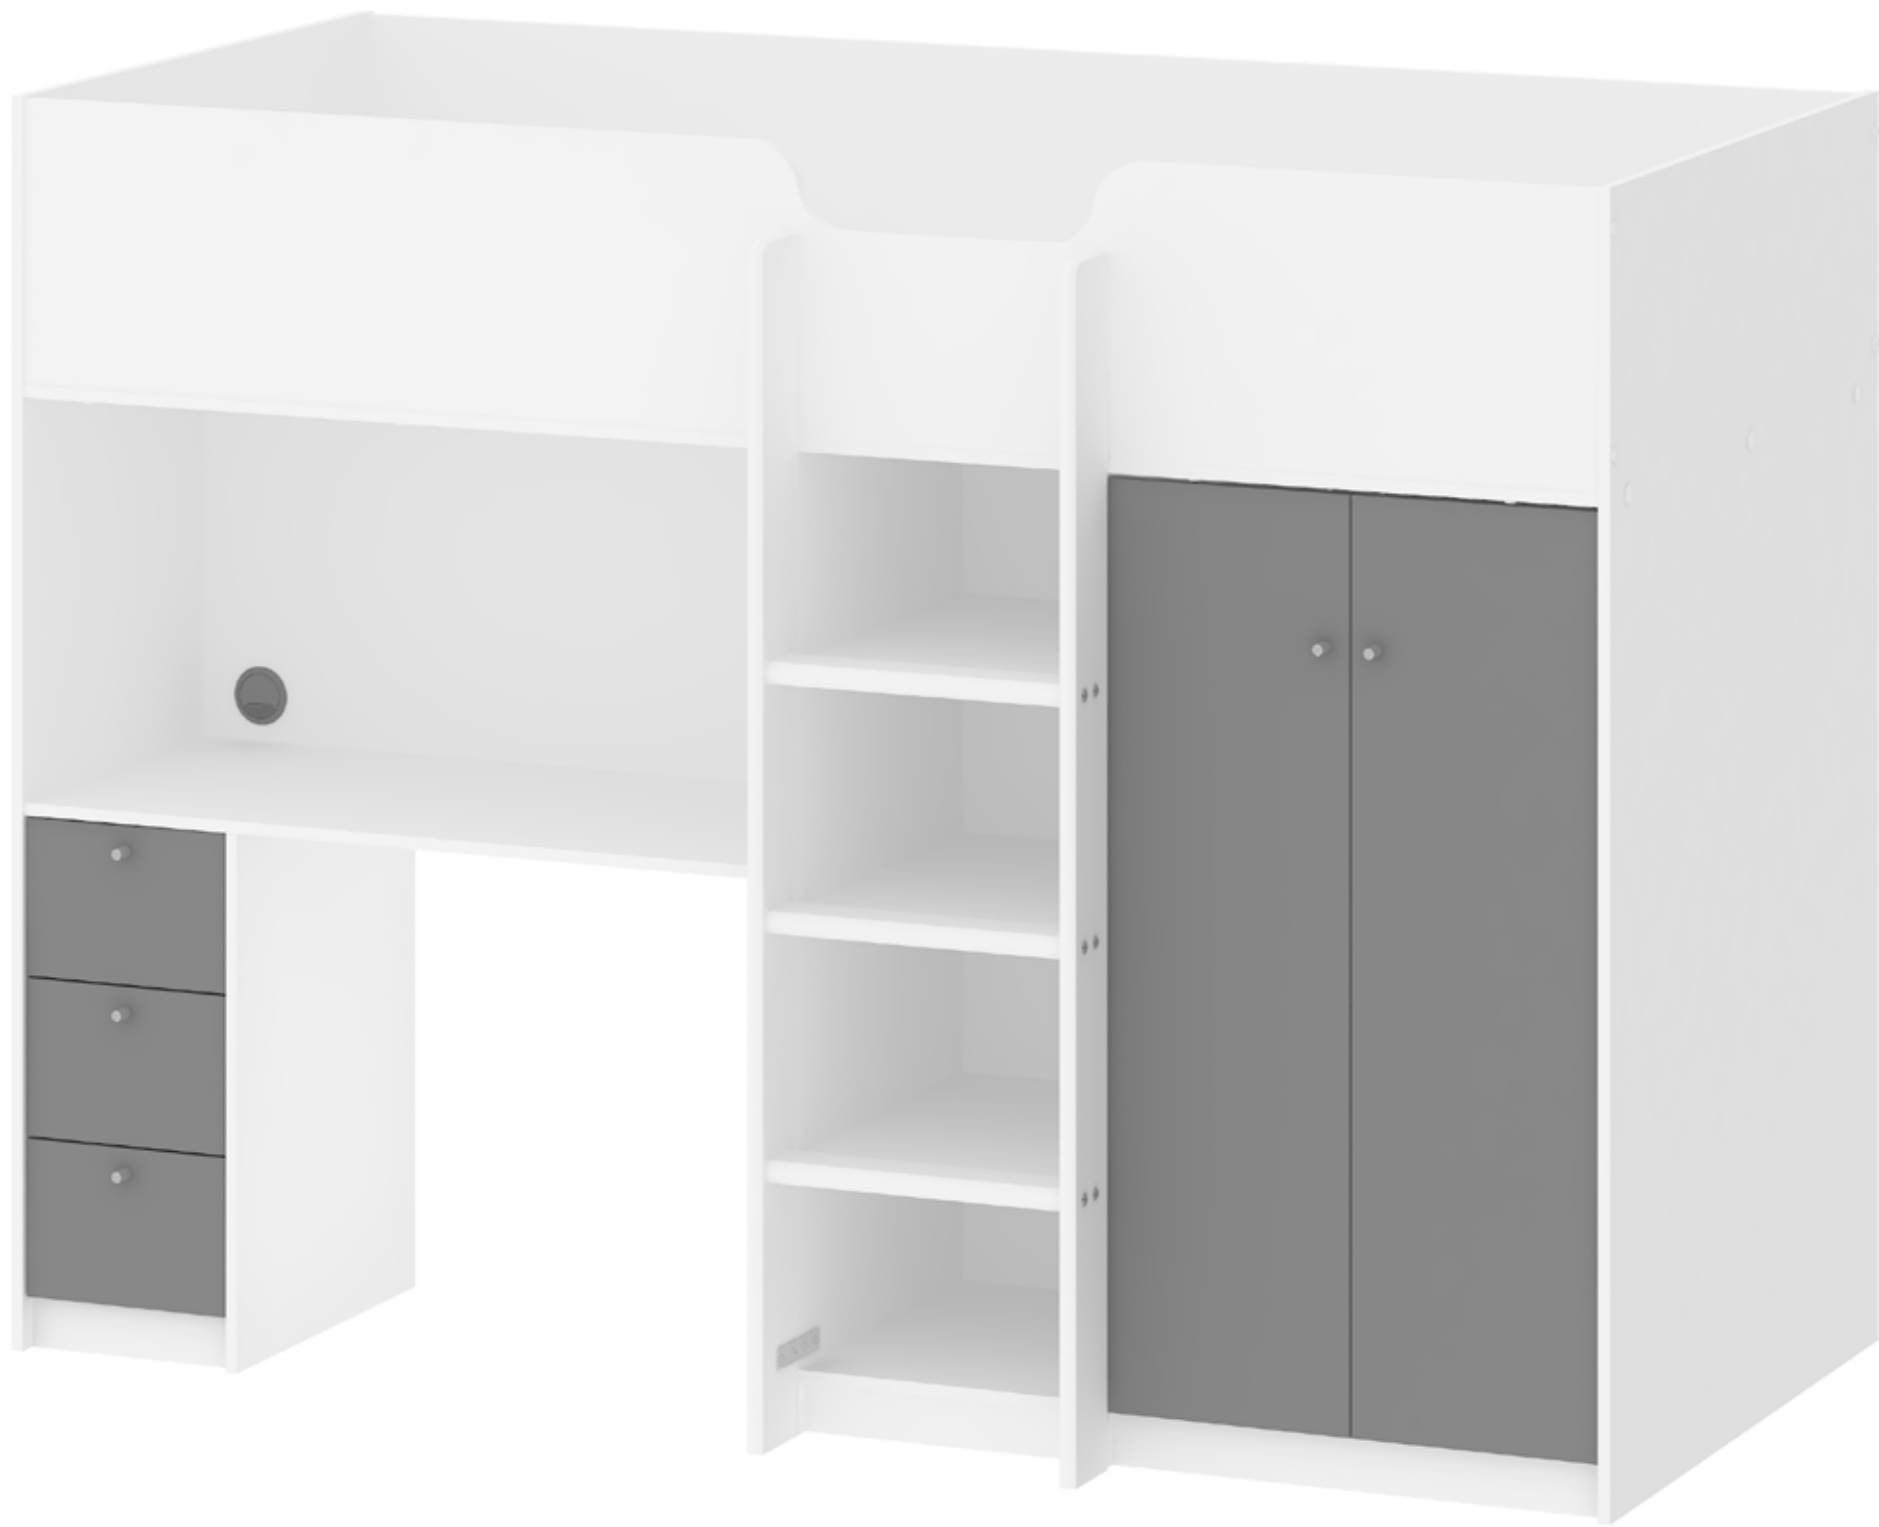

sweet  
**DREAMS**

# multi- FUNCTIONALITY

The multifunctional Bunk bed contains both desk and wardrobe as well as bed and storage.

Colour 49/cj

82090 Bunk bed

82090 Bunk bed

## BUNK BED

### 82299 Box

9 pcs.

31 x 29.5 x 31.5 cm

12.2 x 11.6 x 12.4"

Colours: ct - pp - qq - rr - ss - tt