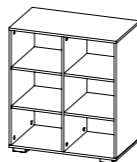

modern STORAGE

Modern shelving on which you can put your personal touch
You can put the high and low bookcase side by side
to create a modern wall unit system.

1. 71672 Bookcase - 2. 71671 Bookcase

BOOKCASES

71671 Bookcase

61.6 x 33.1 x 117.4 cm

24.3 x 13 x 46.2"

Colour: 49/49

71672 Bookcase

61.6 x 33.1 x 192.4 cm

24.3 x 13 x 75.7"

Colour: 49/49

71531 Bookcase

75.9 x 43.9 x 86.1 cm

29.9 x 17.3 x 33.9"

Colour: 49/49

71741 Room divider

117.2 x 38 x 119 cm

46.1 x 15 x 46.9"

Colour: 49/86

COLOUR

49 White

86 Black

Measurements indicated as width x depth x height

TECHNICAL DATA

Surface

- Foil:
- Does not fade
 - No harmful emissions
 - better indoor climate

Melamine: