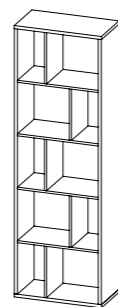

modern STORAGE

Modern shelving on which you can put your personal touch
You can put the high and low bookcase side by side
to create a modern wall unit system.

1. 71672 Bookcase - 2. 71671 Bookcase

BOOKCASES

71671 Bookcase

61.6 x 33.1 x 117.4 cm

24.3 x 13 x 46.2"

Colour: 49/49

71672 Bookcase

61.6 x 33.1 x 192.4 cm

24.3 x 13 x 75.7"

Colour: 49/49

71531 Bookcase

75.9 x 43.9 x 86.1 cm

29.9 x 17.3 x 33.9"

Colour: 49/49

71741 Room divider

117.2 x 38 x 119 cm

46.1 x 15 x 46.9"

Colour: 49/86

COLOUR

49 White

86 Black

Measurements indicated as width x depth x height

TECHNICAL DATA

Surface

- Foil:
- Does not fade
 - No harmful emissions
 - better indoor climate

Melamine: