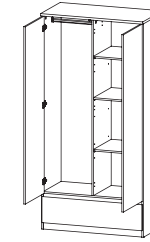

Naia

www.eliza-k.lv

 Eliza Upholstery Manufacture / Miksto mēbeļu ražošana

BEDS AND BED DRAWERS

HEADBOARDS AND WARDROBES

76240 Bed

165.3 x 207.4 x 80 cm
65.1 x 81.7 x 31.5"
Colours: ds - uu

76241 Bed

95.8 x 197.4 x 80 cm
37.7 x 77.7 x 31.5"
Colours: ds - uu

76247 Bed

158.8 x 226.2 x 104.3 cm
62.5 x 89.1 x 41.1"
Colours: 20* - 48* - 61* - cj

70287 Wardrobe

98 x 50 x 200.6 cm
38.9 x 19.7 x 79"
Colours: ds - uu

70288 Wardrobe

147.4 x 50 x 200.6 cm
58 x 19.7 x 79"
Colours: ds - uu

NIGHTSTANDS, CHESTS, SIDEBOARDS AND DOUBLE DRESSER

30 DEGREE
ANGLE ON
DRAWER
FRONTS

76230 Nightstand

40.4 x 50 x 49.5 cm
15.9 x 19.7 x 19.5"
Colours: ds - uu

76237 Chest

40.4 x 50 x 70.1 cm
15.9 x 19.7 x 27.6"
Colours: ds - uu

76231 Chest

76.8 x 50 x 111.3 cm
30.2 x 19.7 x 43.8"
Colours: ds - uu

76232 Double dresser

153.8 x 50 x 70.1 cm
60.6 x 19.7 x 27.6"
Colours: ds - uu