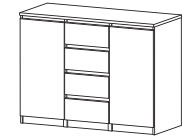

95.8 x 197.4 x 80 cm
37.7 x 77.7 x 31.5"
Colours: ds - uu

76247 Bed

158.8 x 226.2 x 104.3 cm
62.5 x 89.1 x 41.1"
Colours: 20* - 48* - 61* - cj

70287 Wardrobe

98 x 50 x 200.6 cm
38.9 x 19.7 x 79"
Colours: ds - uu

70288 Wardrobe

147.4 x 50 x 200.6 cm
58 x 19.7 x 79"
Colours: ds - uu

NIGHTSTANDS, CHESTS, SIDEBOARDS AND DOUBLE DRESSER

30 DEGREE
ANGLE ON
DRAWER
FRONTS

76230 Nightstand

40.4 x 50 x 49.5 cm
15.9 x 19.7 x 19.5"
Colours: ds - uu

76237 Chest

40.4 x 50 x 70.1 cm
15.9 x 19.7 x 27.6"
Colours: ds - uu

76231 Chest

76.8 x 50 x 111.3 cm
30.2 x 19.7 x 43.8"
Colours: ds - uu

76232 Double dresser

153.8 x 50 x 70.1 cm
60.6 x 19.7 x 27.6"
Colours: ds - uu

76236 Sideboard

120.8 x 50 x 90.7 cm
47.6 x 19.7 x 35.7"
Colours: ds - uu

COLOURS

20 Coffee **48** White woodgrain **49** White **61** Black woodgrain **ak** Oak structure **cj** Truffle **ds** Mocha high gloss **uu** White high gloss