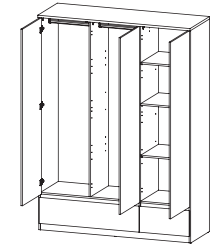

Naia

www.eliza-k.lv

 Eliza Upholstery Manufacture / Miksto mēbeļu ražošana

BEDS AND BED DRAWERS

HEADBOARDS AND WARDROBES

76240 Bed

165.3 x 207.4 x 80 cm
65.1 x 81.7 x 31.5"
Colours: ds - uu

76241 Bed

95.8 x 197.4 x 80 cm
37.7 x 77.7 x 31.5"
Colours: ds - uu

76247 Bed

158.8 x 226.2 x 104.3 cm
62.5 x 89.1 x 41.1"
Colours: 20* - 48* - 61* - cj

70287 Wardrobe

98 x 50 x 200.6 cm
38.9 x 19.7 x 79"
Colours: ds - uu

70288 Wardrobe

147.4 x 50 x 200.6 cm
58 x 19.7 x 79"
Colours: ds - uu

NIGHTSTANDS, CHESTS, SIDEBOARDS AND DOUBLE DRESSER

30 DEGREE
ANGLE ON
DRAWER
FRONTS

76230 Nightstand

40.4 x 50 x 49.5 cm
15.9 x 19.7 x 19.5"
Colours: ds - uu

76237 Chest

40.4 x 50 x 70.1 cm
15.9 x 19.7 x 27.6"
Colours: ds - uu

76231 Chest

76.8 x 50 x 111.3 cm
30.2 x 19.7 x 43.8"
Colours: ds - uu

76232 Double dresser

153.8 x 50 x 70.1 cm
60.6 x 19.7 x 27.6"
Colours: ds - uu