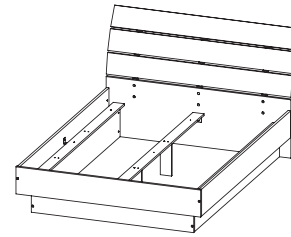

Naia

www.eliza-k.lv

 Eliza Upholstery Manufacture / Miksto mēbeļu ražošana

BEDS AND BED DRAWERS

HEADBOARDS AND WARDROBES

76240 Bed

165.3 x 207.4 x 80 cm
65.1 x 81.7 x 31.5"
Colours: ds - uu

76241 Bed

95.8 x 197.4 x 80 cm
37.7 x 77.7 x 31.5"
Colours: ds - uu

76247 Bed

158.8 x 226.2 x 104.3 cm
62.5 x 89.1 x 41.1"
Colours: 20* - 48* - 61* - cj

70287 Wardrobe

98 x 50 x 200.6 cm
38.9 x 19.7 x 79"
Colours: ds - uu

70288 Wardrobe

147.4 x 50 x 200.6 cm
58 x 19.7 x 79"
Colours: ds - uu

NIGHTSTANDS, CHESTS, SIDEBOARDS AND DOUBLE DRESSER

30 DEGREE
ANGLE ON
DRAWER
FRONTS

76230 Nightstand

40.4 x 50 x 49.5 cm
15.9 x 19.7 x 19.5"
Colours: ds - uu

76236 Sideboard

120.8 x 50 x 90.7 cm
47.6 x 19.7 x 35.7"
Colours: ds - uu

COLOURS

20 Coffee **48** White woodgrain **49** White **61** Black woodgrain **ak** Oak structure **cj** Truffle **ds** Mocha high gloss **uu** White high gloss