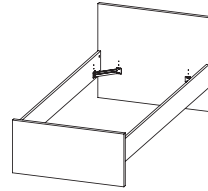

Naia

www.eliza-k.lv

 Eliza Upholstery Manufacture / Miksto mēbeļu ražošana

BEDS AND BED DRAWERS

HEADBOARDS AND WARDROBES

76240 Bed

165.3 x 207.4 x 80 cm
65.1 x 81.7 x 31.5"
Colours: ds - uu

76241 Bed

95.8 x 197.4 x 80 cm
37.7 x 77.7 x 31.5"
Colours: ds - uu

76247 Bed

158.8 x 226.2 x 104.3 cm
62.5 x 89.1 x 41.1"
Colours: 20* - 48* - 61* - cj

70287 Wardrobe

98 x 50 x 200.6 cm
38.9 x 19.7 x 79"
Colours: ds - uu

70288 Wardrobe

147.4 x 50 x 200.6 cm
58 x 19.7 x 79"
Colours: ds - uu

NIGHTSTANDS, CHESTS, SIDEBOARDS AND DOUBLE DRESSER

30 DEGREE
ANGLE ON
DRAWER
FRONTS

76230 Nightstand

40.4 x 50 x 49.5 cm
15.9 x 19.7 x 19.5"
Colours: ds - uu