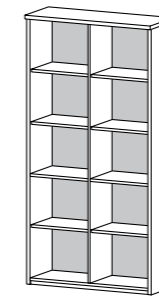

DESKS AND DESK EXTENSION

80400/318 Desk
 150 x 80 x 68/120 cm
 59 x 31.5 x 26.8/47.2"
 Colours: 20/03 - 33/03

81202 Desk
 120.9 x 75 x 73.4 cm
 47.6 x 29.5 x 28.9"
 Colours: 20

81204 Desk
 149.4 x 75 x 73.4 cm
 58.8 x 29.5 x 28.9"
 Colours: 20 - 33

**81205 Desk
 with curved front**
 180 x 91.8 x 73.4 cm
 70.9 x 36.1 x 28.1"
 Colours: 20 - 33

81215 Desk extension, reversible
 92.4 x 44.5 x 73.4 cm
 36.4 x 17.5 x 28.9"
 Colours: 20 - 33

CABINETS, CREDENZA AND BOOKCASE

81222 Lateral file cabinet**
 92.4 x 44.5 x 73.4 cm
 36.4 x 17.5 x 28.9"
 Colours: 20 - 33

81224 Credenza**
 149.4 x 44.5 x 73.4 cm
 58.8 x 17.5 x 28.9"
 Colours: 20 - 33

81225* Mobile cabinet
 50.8 x 44.3 x 68.3 cm
 20 x 17.4 x 26.9"
 Colours: 20 - 33

81242 Bookcase**
 92.4 x 35 x 181.7 cm
 36.4 x 13.8 x 71.5"
 Colours: 20 - 33

*Pre-mounted runners.
 **Incl. safety fastening.

COLOURS

03 Silver grey steel 20 Coffee 33 Classic cherry

Measurements indicated as width x depth x height