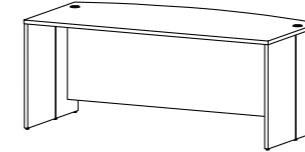

As an extra service, all file drawers come with pre-mounted runners.

The metal handles and the decorative moulding are an attractive contrast to the warm, natural colours of the range.

1. 2 x 80400/318 Desk- 2. 2 x 81242 Bookcase

DESKS AND DESK EXTENSION

80400/318 Desk
 150 x 80 x 68/120 cm
 59 x 31.5 x 26.8/47.2"
 Colours: 20/03 - 33/03

81202 Desk
 120.9 x 75 x 73.4 cm
 47.6 x 29.5 x 28.9"
 Colours: 20

81204 Desk
 149.4 x 75 x 73.4 cm
 58.8 x 29.5 x 28.9"
 Colours: 20 - 33

**81205 Desk
 with curved front**
 180 x 91.8 x 73.4 cm
 70.9 x 36.1 x 28.1"
 Colours: 20 - 33

81215 Desk extension, reversible
 92.4 x 44.5 x 73.4 cm
 36.4 x 17.5 x 28.9"
 Colours: 20 - 33

CABINETS, CREDENZA AND BOOKCASE