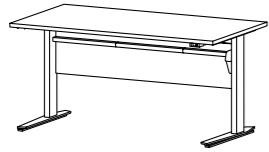

As an extra service, all file drawers come with pre-mounted runners.

The metal handles and the decorative moulding are an attractive contrast to the warm, natural colours of the range.

1. 2 x 80400/318 Desk- 2. 2 x 81242 Bookcase

DESKS AND DESK EXTENSION

80400/318 Desk
 150 x 80 x 68/120 cm
 59 x 31.5 x 26.8/47.2"
 Colours: 20/03 - 33/03

81202 Desk
 120.9 x 75 x 73.4 cm
 47.6 x 29.5 x 28.9"
 Colours: 20

81204 Desk
 149.4 x 75 x 73.4 cm
 58.8 x 29.5 x 28.9"
 Colours: 20 - 33

**81205 Desk
 with curved front**
 180 x 91.8 x 73.4 cm
 70.9 x 36.1 x 28.1"
 Colours: 20 - 33

81215 Desk extension, reversible
 92.4 x 44.5 x 73.4 cm
 36.4 x 17.5 x 28.9"
 Colours: 20 - 33

CABINETS, CREDENZA AND BOOKCASE