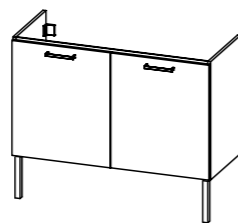

84183 Cabinet

79.2 x 41.6 x 58.8 cm
31.2 x 16.4 x 23.2"

Colours: 49/49 - 49/ak

84170/09 Cabinet and legs

99.2 x 41.6 x 78.8 cm
39.1 x 16.4 x 21"

Colours: 49/49/03 - 49/ak/03

84187 Cabinet

30.1 x 31.1 x 60.1 cm
12.2 x 11.9 x 19.7"

Colours: 49/49 - 49/ak

84191 Cabinet

79.2 x 41.6 x 58.8 cm
31.2 x 16.4 x 23.2"

Colours: 49/49 - 49/ak

84188 High cabinet

30 x 31.1 x 157.1 cm
11.8 x 12.2 x 61.9"

84185 Wall cabinet

79.2 x 16.2 x 57.6 cm
31.2 x 6.4 x 22.7"

102.5 x 42.5 x 16.5 cm
40.4 x 16.7 x 6.5"

Colour: 49

84182 2 Legs

2.5 x 2.5 x 20 cm
1 x 1 x 7.9"
Colour: 03

COLOURS

Measurements indicated as width x depth x height

49 White ak Oak structure 03 Silver grey steel