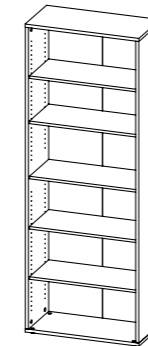

## MOBILE CABINET, BOOKCASES AND DOORS

### 80191 Mobile cabinet

41.6 x 45 x 68.1 cm  
16.4 x 17.7 x 26.8"  
Colours: 49/ak

### 80192 Bookcase

80.4 x 40 x 111.2 cm  
31.6 x 15.8 x 43.8"  
Colours: 49/ak

### 80193 Bookcase

80.4 x 40 x 186.8 cm  
31.6 x 15.8 x 73.5"  
Colours: 49/ak