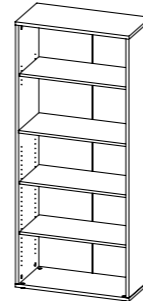

80193 Bookcase

80.4 x 40 x 186.8 cm
31.6 x 15.8 x 73.5"
Colours: 49/ak