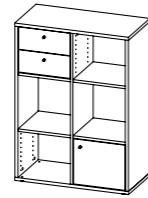

80192 Bookcase

80.4 x 40 x 111.2 cm
31.6 x 15.8 x 43.8"
Colours: 49/ak