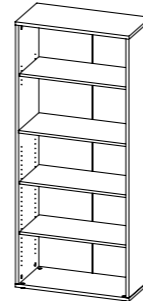

DESKS AND HUTCHES

80186 Desk

120 x 80 x 75.1 cm
47.2 x 31.5 x 29.6"
Colours: 49/ak

80187 Desk

160 x 80 x 75.1 cm
63 x 31.5 x 29.6"
Colours: 49/ak

80188 Desk

120 x 40 x 72.1 cm
47.2 x 15.8 x 28.4"
Colours: 49/ak

80189 Hutch

119.8 x 29.5 x 25 cm
47.2 x 11.6 x 9.8"
Colours: 49/ak

80190 Hutch

41.6 x 29.5 x 25 cm
16.4 x 11.6 x 9.8"
Colours: 49/ak

MOBILE CABINET, BOOKCASES AND DOORS

80191 Mobile cabinet

41.6 x 45 x 68.1 cm
16.4 x 17.7 x 26.8"
Colours: 49/ak

80192 Bookcase

80.4 x 40 x 111.2 cm
31.6 x 15.8 x 43.8"
Colours: 49/ak

80193 Bookcase

80.4 x 40 x 186.8 cm
31.6 x 15.8 x 73.5"
Colours: 49/ak

80194 Bookcase

80.4 x 40 x 216.8 cm
31.6 x 15.8 x 85.4"
Colours: 49/ak

80195 2 doors

75.4 x 1.5 x 105.3 cm
29.7 x 0.6 x 41.5"
Colours: 49/49

COLOURS

49 White

ak Oak structure

Measurements indicated as width x depth x height

TECHNICAL DATA

Surface	Material	Elements	Technical specifications	Unique Selling Points
<p>Foil:</p> <ul style="list-style-type: none">· Does not fade· No harmful emissions- better indoor climate <p>Melamine:</p> <ul style="list-style-type: none">· Extremely durable· Does not fade· Scratch-resistant· Stain-resistant· Heat-resistant· Water-repellent· Very easy to clean· No harmful emissions- better indoor climate	<p>A: Foil</p> <p>E: Melamine</p>	<ul style="list-style-type: none">· Desks· Hutches· Mobile cabinet· Bookcases	<ul style="list-style-type: none">· Metal handles· Metal legs· ak edge band	<ul style="list-style-type: none">· Two-color - white surfaces and ak edge band· White metal legs· Modern design· Many possibilities in order to fulfill different needs· Modern handles