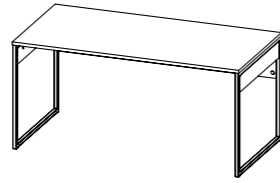

80194 Bookcase

80195 Doors

80192 Bookcase

Toronto is a new collection in a simple and modern style. The products can be combined in many different and exciting ways: two hutches for three desks, one of which can be incorporated into the larger one, a mobile drawer unit and a choice of bookcases, which can be personalized by adding doors.

DESKS AND HUTCHES

80186 Desk

120 x 80 x 75.1 cm
47.2 x 31.5 x 29.6"
Colours: 49/ak

80187 Desk

160 x 80 x 75.1 cm
63 x 31.5 x 29.6"
Colours: 49/ak

80188 Desk

120 x 40 x 72.1 cm
47.2 x 15.8 x 28.4"
Colours: 49/ak

80189 Hutch

119.8 x 29.5 x 25 cm
47.2 x 11.6 x 9.8"
Colours: 49/ak

80190 Hutch

41.6 x 29.5 x 25 cm
16.4 x 11.6 x 9.8"
Colours: 49/ak

MOBILE CABINET, BOOKCASES AND DOORS

80191 Mobile cabinet

41.6 x 45 x 68.1 cm
16.4 x 17.7 x 26.8"
Colours: 49/ak

80195 2 doors

75.4 x 1.5 x 105.3 cm
29.7 x 0.6 x 41.5"
Colours: 49/49

COLOURS

49 White

ak Oak structure

Measurements indicated as width x depth x height

TECHNICAL DATA

Surface	Material	Elements	Technical specifications	Unique Selling Points
<p>Foil:</p> <ul style="list-style-type: none">· Does not fade· No harmful emissions- better indoor climate <p>Melamine:</p> <ul style="list-style-type: none">· Extremely durable· Does not fade· Scratch-resistant· Stain-resistant· Heat-resistant· Water-repellent· Very easy to clean· No harmful emissions- better indoor climate	<p>A: Foil</p> <p>E: Melamine</p>	<ul style="list-style-type: none">· Desks· Hutches· Mobile cabinet· Bookcases	<ul style="list-style-type: none">· Metal handles· Metal legs· ak edge band	<ul style="list-style-type: none">· Two-color - white surfaces and ak edge band· White metal legs· Modern design· Many possibilities in order to fulfill different needs· Modern handles