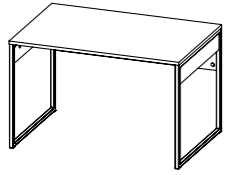

80194 Bookcase

80195 Doors

80192 Bookcase

Toronto is a new collection in a simple and modern style. The products can be combined in many different and exciting ways: two hutches for three desks, one of which can be incorporated into the larger one, a mobile drawer unit and a choice of bookcases, which can be personalized by adding doors.

DESKS AND HUTCHES

80186 Desk

120 x 80 x 75.1 cm
47.2 x 31.5 x 29.6"
Colours: 49/ak

80187 Desk

160 x 80 x 75.1 cm
63 x 31.5 x 29.6"
Colours: 49/ak

80188 Desk

120 x 40 x 72.1 cm
47.2 x 15.8 x 28.4"
Colours: 49/ak

80189 Hutch

119.8 x 29.5 x 25 cm
47.2 x 11.6 x 9.8"
Colours: 49/ak

80190 Hutch

41.6 x 29.5 x 25 cm
16.4 x 11.6 x 9.8"
Colours: 49/ak

MOBILE CABINET, BOOKCASES AND DOORS

80191 Mobile cabinet

41.6 x 45 x 68.1 cm
16.4 x 17.7 x 26.8"
Colours: 49/ak

80195 2 doors

75.4 x 1.5 x 105.3 cm
29.7 x 0.6 x 41.5"
Colours: 49/49

COLOURS

49 White

ak Oak structure

Measurements indicated as width x depth x height

TECHNICAL DATA

Surface	Material	Elements	Technical specifications	Unique Selling Points
<p>Foil:</p> <ul style="list-style-type: none">· Does not fade· No harmful emissions- better indoor climate <p>Melamine:</p> <ul style="list-style-type: none">· Extremely durable· Does not fade· Scratch-resistant· Stain-resistant· Heat-resistant· Water-repellent· Very easy to clean· No harmful emissions- better indoor climate	<p>A: Foil</p> <p>E: Melamine</p>	<ul style="list-style-type: none">· Desks· Hutches· Mobile cabinet· Bookcases	<ul style="list-style-type: none">· Metal handles· Metal legs· ak edge band	<ul style="list-style-type: none">· Two-color - white surfaces and ak edge band· White metal legs· Modern design· Many possibilities in order to fulfill different needs· Modern handles