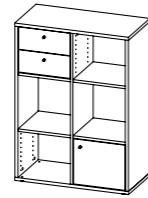

DESKS AND HUTCHES

80186 Desk

120 x 80 x 75.1 cm
47.2 x 31.5 x 29.6"
Colours: 49/ak

80187 Desk

160 x 80 x 75.1 cm
63 x 31.5 x 29.6"
Colours: 49/ak

80188 Desk

120 x 40 x 72.1 cm
47.2 x 15.8 x 28.4"
Colours: 49/ak

80189 Hutch

119.8 x 29.5 x 25 cm
47.2 x 11.6 x 9.8"
Colours: 49/ak

80190 Hutch

41.6 x 29.5 x 25 cm
16.4 x 11.6 x 9.8"
Colours: 49/ak

MOBILE CABINET, BOOKCASES AND DOORS

80191 Mobile cabinet

41.6 x 45 x 68.1 cm
16.4 x 17.7 x 26.8"
Colours: 49/ak

80192 Bookcase

80.4 x 40 x 111.2 cm
31.6 x 15.8 x 43.8"
Colours: 49/ak

80193 Bookcase

80.4 x 40 x 186.8 cm
31.6 x 15.8 x 73.5"
Colours: 49/ak

80194 Bookcase

80.4 x 40 x 216.8 cm
31.6 x 15.8 x 85.4"
Colours: 49/ak

80195 2 doors

75.4 x 1.5 x 105.3 cm
29.7 x 0.6 x 41.5"
Colours: 49/49

COLOURS

49 White

ak Oak structure

Measurements indicated as width x depth x height

TECHNICAL DATA

Surface	Material	Elements	Technical specifications	Unique Selling Points
<p>Foil:</p> <ul style="list-style-type: none">· Does not fade· No harmful emissions- better indoor climate <p>Melamine:</p> <ul style="list-style-type: none">· Extremely durable· Does not fade· Scratch-resistant· Stain-resistant· Heat-resistant· Water-repellent· Very easy to clean· No harmful emissions- better indoor climate	<p>A: Foil</p> <p>E: Melamine</p>	<ul style="list-style-type: none">· Desks· Hutches· Mobile cabinet· Bookcases	<ul style="list-style-type: none">· Metal handles· Metal legs· ak edge band	<ul style="list-style-type: none">· Two-color - white surfaces and ak edge band· White metal legs· Modern design· Many possibilities in order to fulfill different needs· Modern handles