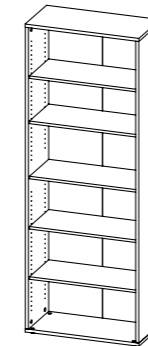

DESKS AND HUTCHES

80186 Desk

120 x 80 x 75.1 cm
47.2 x 31.5 x 29.6"
Colours: 49/ak

80187 Desk

160 x 80 x 75.1 cm
63 x 31.5 x 29.6"
Colours: 49/ak

80188 Desk

120 x 40 x 72.1 cm
47.2 x 15.8 x 28.4"
Colours: 49/ak

80189 Hutch

119.8 x 29.5 x 25 cm
47.2 x 11.6 x 9.8"
Colours: 49/ak

80190 Hutch

41.6 x 29.5 x 25 cm
16.4 x 11.6 x 9.8"
Colours: 49/ak

MOBILE CABINET, BOOKCASES AND DOORS

80191 Mobile cabinet

41.6 x 45 x 68.1 cm
16.4 x 17.7 x 26.8"
Colours: 49/ak

80192 Bookcase

80.4 x 40 x 111.2 cm
31.6 x 15.8 x 43.8"
Colours: 49/ak

80193 Bookcase

80.4 x 40 x 186.8 cm
31.6 x 15.8 x 73.5"
Colours: 49/ak

80194 Bookcase

80.4 x 40 x 216.8 cm
31.6 x 15.8 x 85.4"
Colours: 49/ak

80195 2 doors

75.4 x 1.5 x 105.3 cm
29.7 x 0.6 x 41.5"
Colours: 49/49

COLOURS

49 White

ak Oak structure

Measurements indicated as width x depth x height

TECHNICAL DATA

Surface	Material	Elements	Technical specifications	Unique Selling Points
<p>Foil:</p> <ul style="list-style-type: none">· Does not fade· No harmful emissions- better indoor climate <p>Melamine:</p> <ul style="list-style-type: none">· Extremely durable· Does not fade· Scratch-resistant· Stain-resistant· Heat-resistant· Water-repellent· Very easy to clean· No harmful emissions- better indoor climate	<p>A: Foil</p> <p>E: Melamine</p>	<ul style="list-style-type: none">· Desks· Hutches· Mobile cabinet· Bookcases	<ul style="list-style-type: none">· Metal handles· Metal legs· ak edge band	<ul style="list-style-type: none">· Two-color - white surfaces and ak edge band· White metal legs· Modern design· Many possibilities in order to fulfill different needs· Modern handles