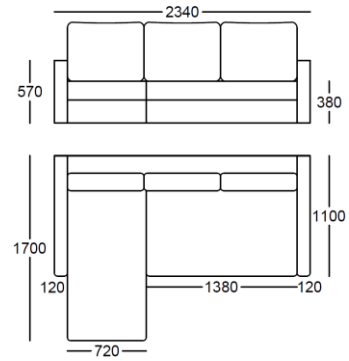

TURIN

Max sleeping place :

2100x1700

Art. 124.01