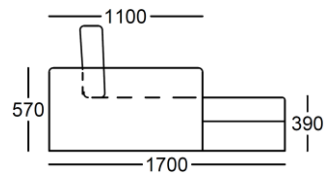

TURIN

Max sleeping place :

2100x1700

Art. 124.01