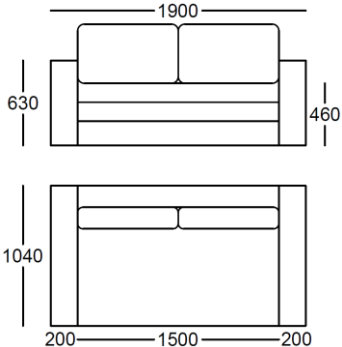

VERONA

Art. 126.01

Max sleeping place :
1300x1900

Art. 126.02

Max sleeping place :
1500x1900