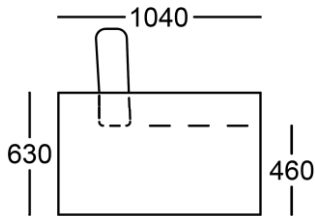

VERONA

Art. 126.01

Max sleeping place :
1300x1900

Art. 126.02

Max sleeping place :
1500x1900