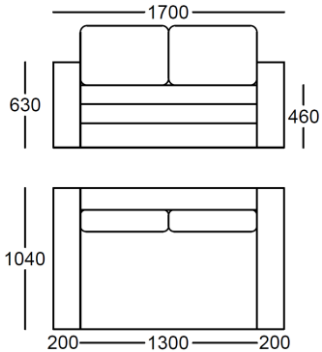

VERONA

Art. 126.01

Max sleeping place :
1300x1900

Art. 126.02

Max sleeping place :
1500x1900